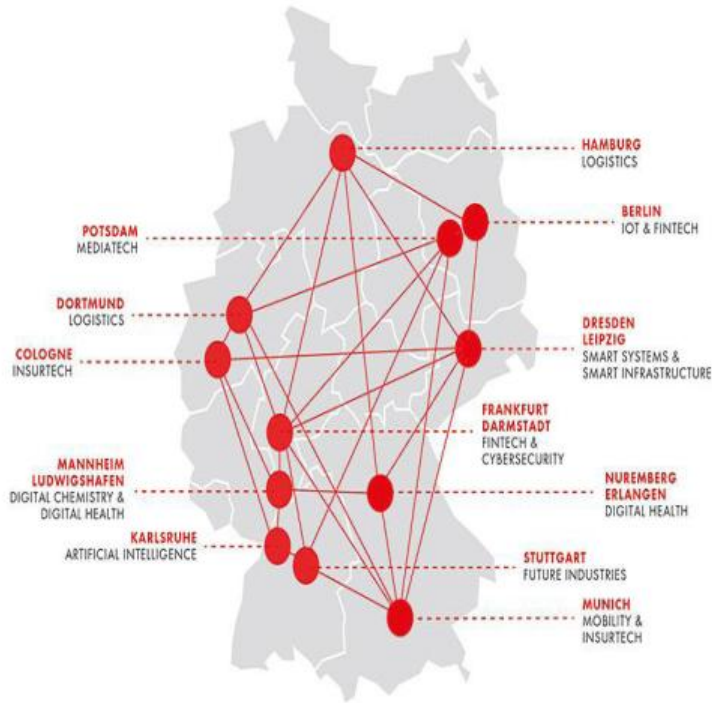

## DIGITAL HUB LOGISTICS HAMBURG

06th of June, 2018

# THE HUB STORY

Idea proposed by the Federal Ministry for Economic Affairs and Energy in late 2016

Venues (with dominant local industries or academic institutions) were invited to apply – March `17

12 Hubs: Logistics (also in Dortmund), IoT/Fintech (Berlin), Mobility/InsurTech (Munich), AI (Karlsruhe)