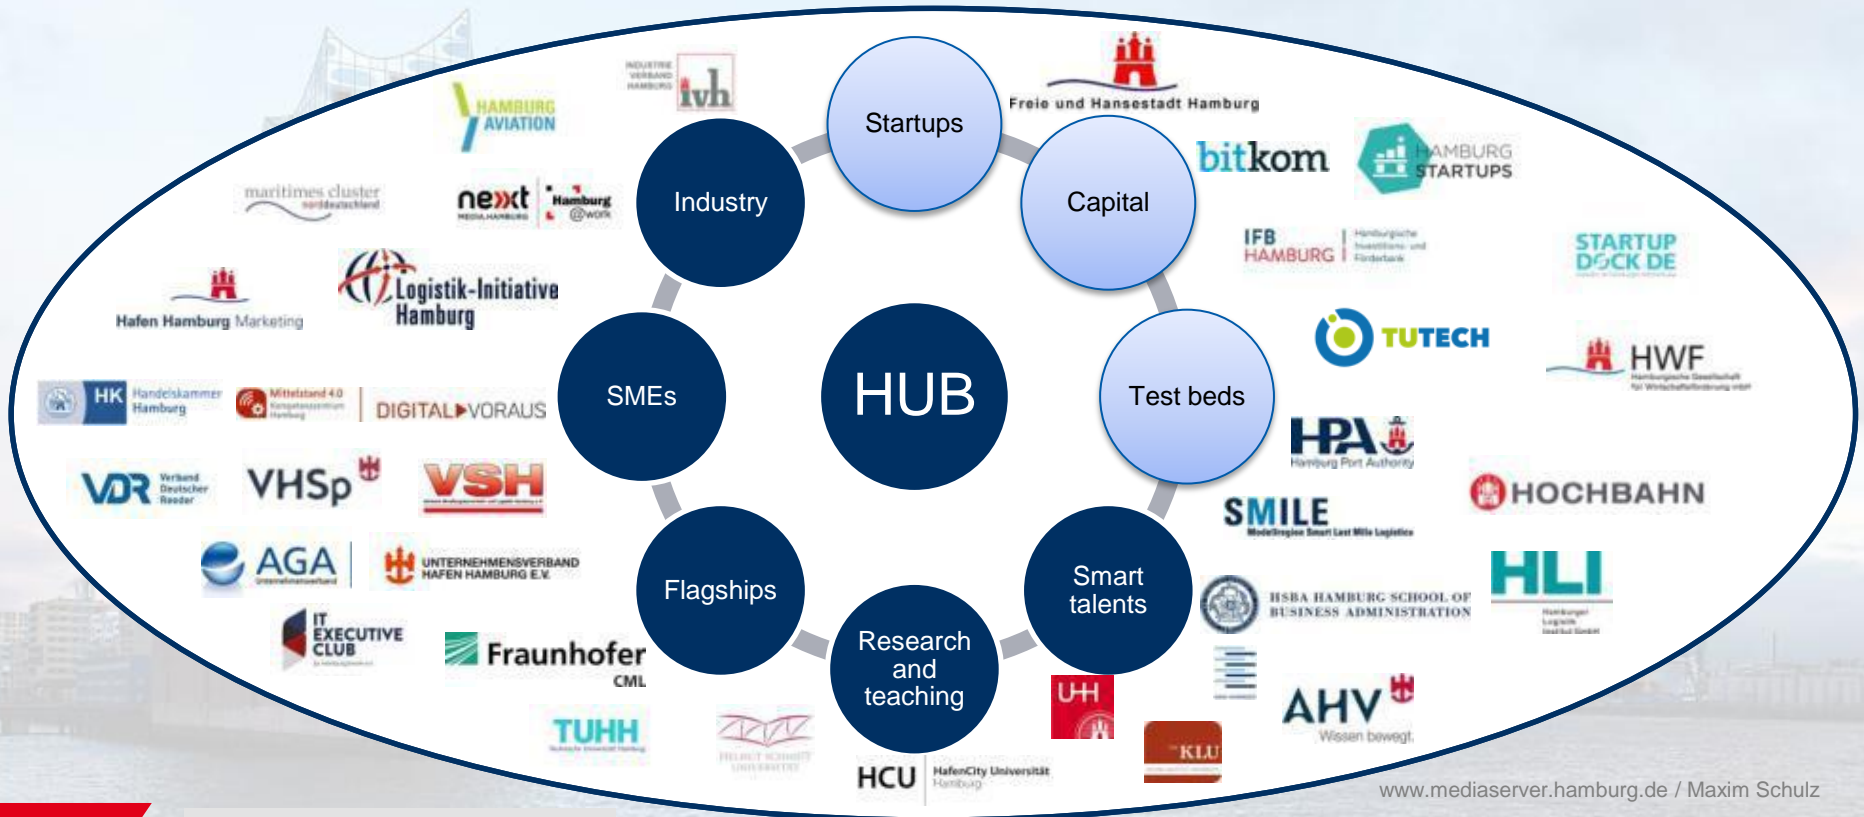

CITY STAKEHOLDERS 23RD FEBRUARY 2017

www.mediaserver.hamburg.de / Maxim Schulz